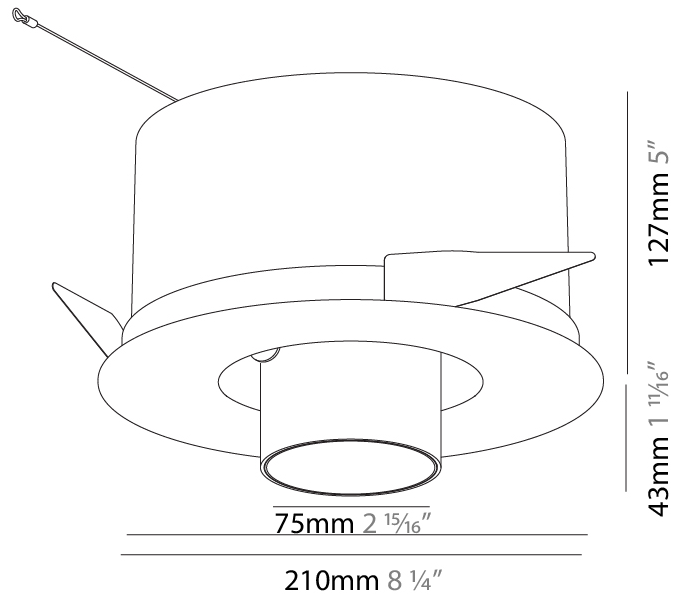

GENERAL

Series: Imagine
 Subseries: Imagine Round
 Brand: Prolight
 Division: Architectural
 Mounting Type: Recessed
 Mounting Location: Ceiling
 Subcategory: Spots

PHYSICAL

Shape: Round
 Diameter (mm): 210
 Diameter (in): 8 1/4
 Height (mm): 170
 Height (in): 6 11/16
 Ceiling Thickness (mm): 10 / 12.5 / 15
 Ceiling Thickness (in): 3/8 or 1/2 or 9/16
 Min. Recessing Depth (mm): 140
 Min. Recessing Depth (in): 5 1/2
 Light Distribution: Adjustable / Indirect
 Weight (kg): 1.4
 Weight (lbs): 3.09
 Fixture Finish: SSR / BKV / CWI / CRY / HAB / UFT / ITA / RUA / FTG / MYG / LOD / PUS / FRO / FUP / KIA / POP / BLS / SPG / MEY / GOH / GUM / CHC / COM / ABZ / JAG / OBR / MOS / ROR
 Fixture Material: Aluminum Die Cast
 Cut-out Measurements: D. - 190mm / 7 1/2"

OPTICAL

Reflector°: 12
 Optic°: Lens Pack - No Lens / Linear Spread Lens / Honeycomb / Spread Lens
 Adjustability: Rotational 355°; Tilt 45°

RATINGS AND CERTIFICATIONS

Certified By: Certified for North American Standards
 IP rating: IP20