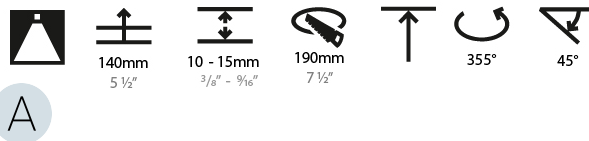

LED

Number of LEDs: 1
 Color Temperature (°K): 2700 / 3000 / 3500 / 4000
 Max. Delivered Lumen (lm): 1124 / 1210 / 1258 / 1284
 Nominal Lumen (lm): 1246 / 1342 / 1396 / 1424
 CRI: >90 CRI
 Lamp Life (hrs): 50000

OPTICAL

Reflector°: 12
 Optic°: Lens Pack - No Lens / Linear Spread Lens / Honeycomb / Spread Lens
 Adjustability: Rotational 355°; Tilt 45°

RATINGS AND CERTIFICATIONS

Certified By: Certified for North American Standards
 IP rating: IP20